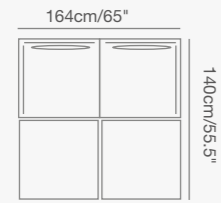

WELCOME

truly offers infinite possibilities, you simply have to decide between 1,2 or 3 seaters or extra long sofa in line or U or L configurations.

91 7011 20