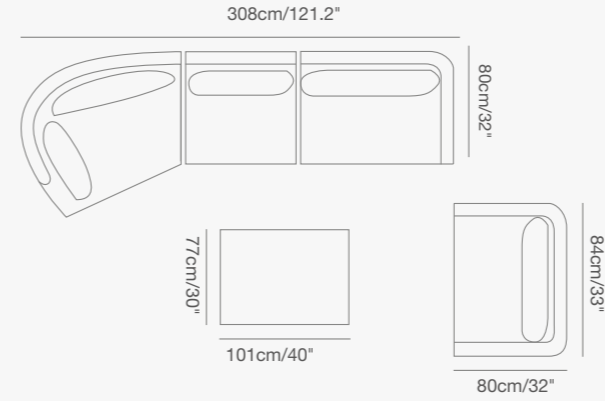

91 9331 90 HUG side table
W . 51cm/20" D . 84cm/33" H . 55cm/22"

91 9333 00 HUG dining chair
W . 60cm/23" D . 61cm/24" H . 81cm/31.8"
SH . 47cm/18.5" AH . 63cm/24.8"

91 9334 60 HUG bar stool
W . 59cm/23" D . 61cm/24" H . 104cm/41"
SH . 76cm/30"

CLUB

A few configurations

CLUB
Collection

91 9321 00 CLUB armchair
W . 84cm/33" D . 80cm/31" H . 68cm/26.7"
SH . 40cm/16" AH . 68cm/26.7"

91 9321 61 CLUB right hand curved chair
W . 125cm/49" D . 109cm/43" H . 68cm/26.7"
SH . 40cm/16" AH . 68cm/26.7"

91 9321 60 CLUB left hand curved chair
W . 125cm/49" D . 109cm/43" H . 68cm/26.7"
SH . 40cm/16" AH . 68cm/26.7"

91 9323 43 CLUB rectangular dining table
W . 100cm/39" L . 200cm/79" H . 75m/29.5"

91 9323 40 CLUB-B rectangular dining table Z base
W . 100cm/39" L . 200cm/79" H . 75m/29.5"