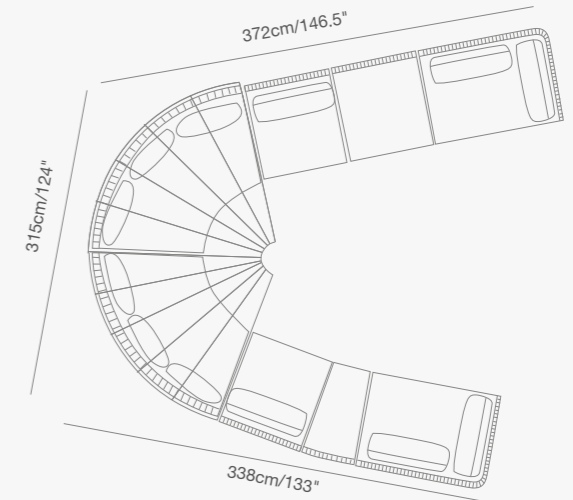

Design your own configurations,
your project is unique.