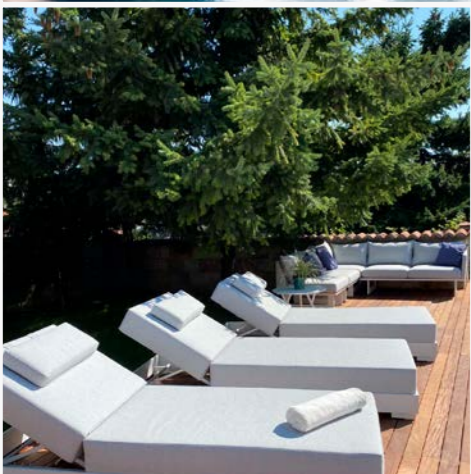

FAUX WOOD

Our faux wood is made of plastic that is UV resistant, waterproof and colourfast. Therefore there is no need to use any conditioner or wood preservative to keep it nice for many years. It is almost maintenance free and easy to clean, you can use a soft rag with a mixture of dish soap and warm water. If needed, a soft brush can be used to loosen any dirt and debris from the surface.