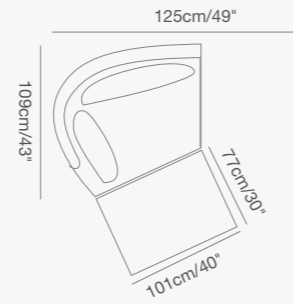

147cm/58"
147cm/58"

92 1730 91 OLALA lounger
W . 103cm/40.5" D . 168cm/66" H . 77.5cm/30.5"
SH . 44cm/17"

92 1731 50 ottoman/table
W . 103cm/40.5" D . 103cm/40.5" H . 55cm/21.6"
SH . 44cm/17"

PRODUCT DETAILS:

91 9331 90 HUG side table
W . 51cm/20" D . 84cm/33" H . 55cm/22"

91 9333 00 HUG dining chair
W . 60cm/23" D . 61cm/24" H . 81cm/31.8"
SH . 47cm/18.5" AH . 63cm/24.8"

91 9334 60 HUG bar stool
W . 59cm/23" D . 61cm/24" H . 104cm/41"
SH . 76cm/30"

CLUB

A few configurations

CLUB
Collection

91 9321 00 CLUB armchair
W . 84cm/33" D . 80cm/31" H . 68cm/26.7"
SH . 40cm/16" AH . 68cm/26.7"

91 9321 61 CLUB right hand curved chair
W . 125cm/49" D . 109cm/43" H . 68cm/26.7"
SH . 40cm/16" AH . 68cm/26.7"

91 9321 60 CLUB left hand curved chair
W . 125cm/49" D . 109cm/43" H . 68cm/26.7"
SH . 40cm/16" AH . 68cm/26.7"

91 9323 43 CLUB rectangular dining table
W . 100cm/39" L . 200cm/79" H . 75m/29.5"

91 9323 40 CLUB-B rectangular dining table Z base
W . 100cm/39" L . 200cm/79" H . 75m/29.5"