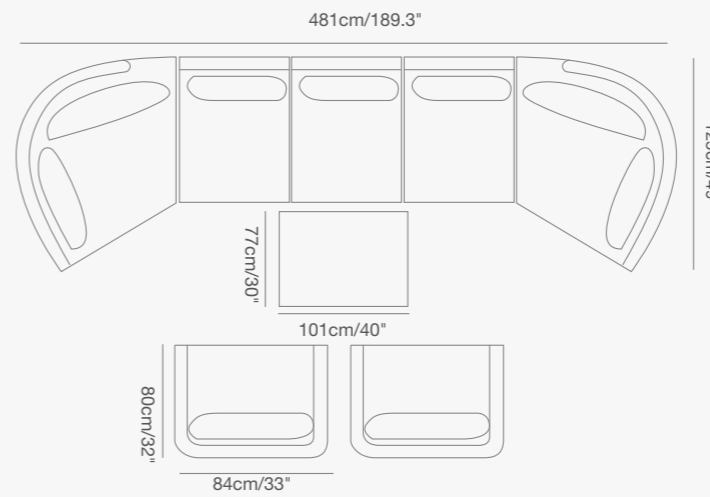

CLUB

A few configurations

CLUB
Collection

91 9321 00 CLUB armchair
W . 84cm/33" D . 80cm/31" H . 68cm/26.7"
SH . 40cm/16" AH . 68cm/26.7"

91 9321 61 CLUB right hand curved chair
W . 125cm/49" D . 109cm/43" H . 68cm/26.7"
SH . 40cm/16" AH . 68cm/26.7"

91 9321 60 CLUB left hand curved chair
W . 125cm/49" D . 109cm/43" H . 68cm/26.7"
SH . 40cm/16" AH . 68cm/26.7"

91 9323 43 CLUB rectangular dining table
W . 100cm/39" L . 200cm/79" H . 75m/29.5"

91 9323 40 CLUB-B rectangular dining table Z base
W . 100cm/39" L . 200cm/79" H . 75m/29.5"