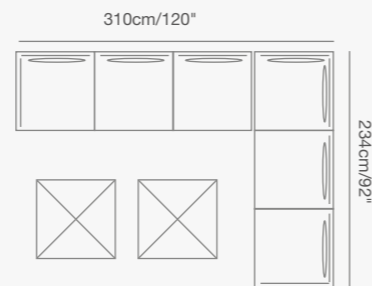

91 7014 60

91 7014 90