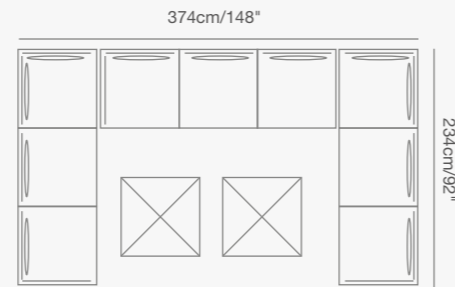

WELCOME

truly offers infinite possibilities, you simply have to decide between 1,2 or 3 seaters or extra long sofa in line or U or L configurations.

91 7011 20

91 7014 00

91 7014 20

91 7012 30

91 7014 60

91 7014 40