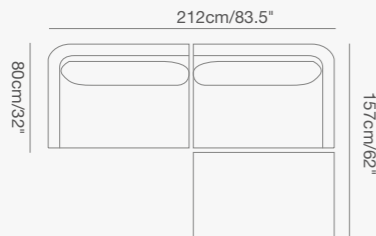

147cm/58"
147cm/58"

92 1730 91 OLALA lounger
W . 103cm/40.5" D . 168cm/66" H . 77.5cm/30.5"
SH . 44cm/17"

92 1731 50 ottoman/table
W . 103cm/40.5" D . 103cm/40.5" H . 55cm/21.6"
SH . 44cm/17"

PRODUCT DETAILS:

CLUB

A few configurations

CLUB
Collection

91 9321 00 CLUB armchair
W . 84cm/33" D . 80cm/31" H . 68cm/26.7"
SH . 40cm/16" AH . 68cm/26.7"

91 9321 61 CLUB right hand curved chair
W . 125cm/49" D . 109cm/43" H . 68cm/26.7"
SH . 40cm/16" AH . 68cm/26.7"

91 9321 60 CLUB left hand curved chair
W . 125cm/49" D . 109cm/43" H . 68cm/26.7"
SH . 40cm/16" AH . 68cm/26.7"

91 9323 43 CLUB rectangular dining table
W . 100cm/39" L . 200cm/79" H . 75m/29.5"

91 9323 40 CLUB-B rectangular dining table Z base
W . 100cm/39" L . 200cm/79" H . 75m/29.5"