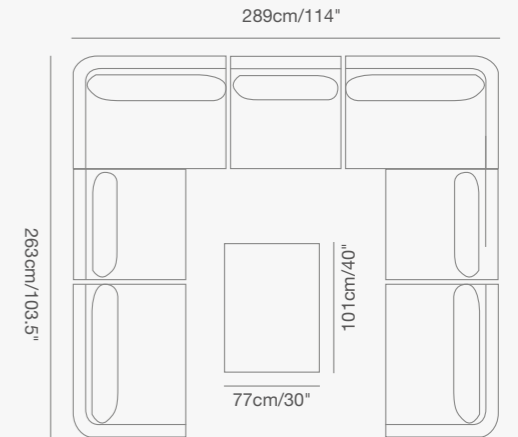

147cm/58"
147cm/58"

92 1730 91 OLALA lounger
W . 103cm/40.5" D . 168cm/66" H . 77.5cm/30.5"
SH . 44cm/17"

92 1731 50 ottoman/table
W . 103cm/40.5" D . 103cm/40.5" H . 55cm/21.6"
SH . 44cm/17"

PRODUCT DETAILS:

91 9331 90 HUG side table
W . 51cm/20" D . 84cm/33" H . 55cm/22"

91 9333 00 HUG dining chair
W . 60cm/23" D . 61cm/24" H . 81cm/31.8"
SH . 47cm/18.5" AH . 63cm/24.8"

91 9334 60 HUG bar stool
W . 59cm/23" D . 61cm/24" H . 104cm/41"
SH . 76cm/30"

CLUB

A few configurations

CLUB
Collection

91 9321 00 CLUB armchair
W . 84cm/33" D . 80cm/31" H . 68cm/26.7"
SH . 40cm/16" AH . 68cm/26.7"

91 9321 61 CLUB right hand curved chair
W . 125cm/49" D . 109cm/43" H . 68cm/26.7"
SH . 40cm/16" AH . 68cm/26.7"

91 9321 60 CLUB left hand curved chair
W . 125cm/49" D . 109cm/43" H . 68cm/26.7"
SH . 40cm/16" AH . 68cm/26.7"

91 9323 43 CLUB rectangular dining table
W . 100cm/39" L . 200cm/79" H . 75m/29.5"

91 9323 40 CLUB-B rectangular dining table Z base
W . 100cm/39" L . 200cm/79" H . 75m/29.5"