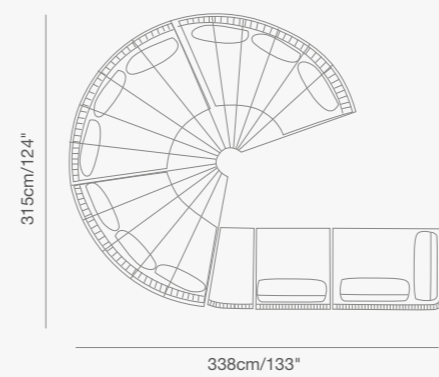

Design your own configurations,
your project is unique.