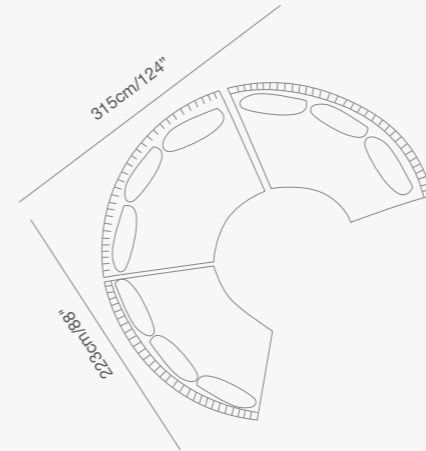

Design your own configurations,
your project is unique.