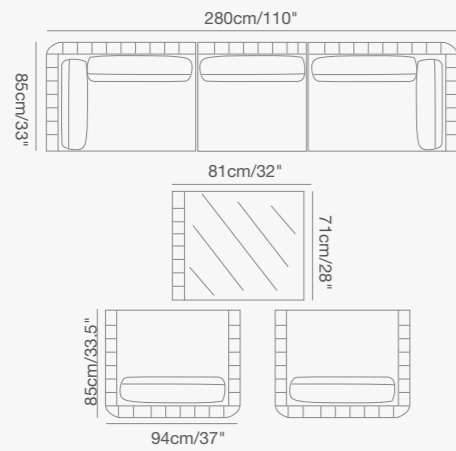

HUG

A few configurations , just a few...