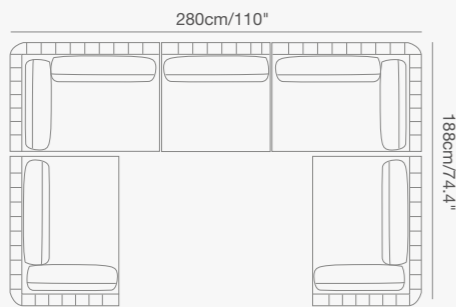

HUG

A few configurations , just a few...