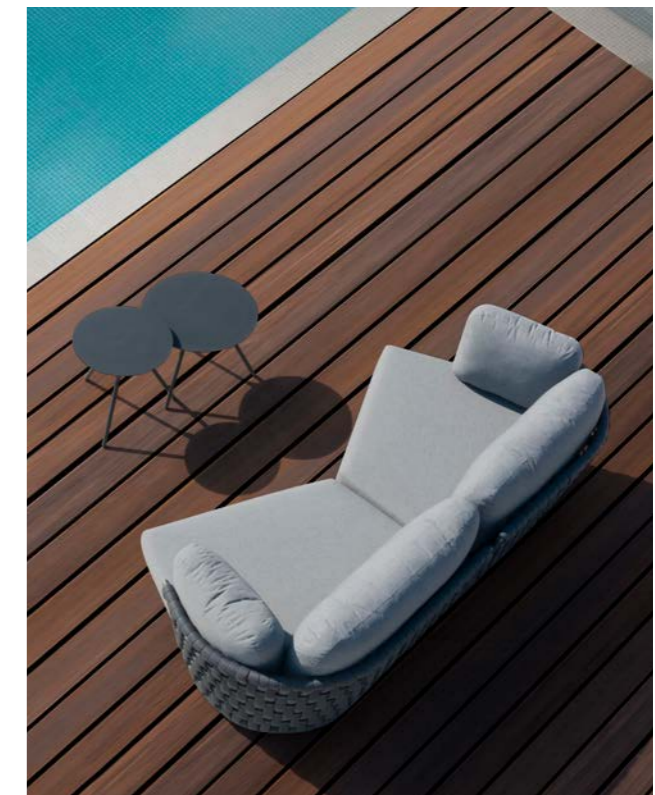

Once again, we've added new members to our HUG family, we can't help but do so due to popular demand! However, the DNA of the collection is respected with pieces that all share functionality, a strong and elegant look, high-end materials and great workmanship. HUG is an exceptional collection that not only offers endless configurations, but it does so with a unique styling that simply makes a bold statement wherever excellent execution is requested in both residential and commercial projects, treat yourself to a timeless design.