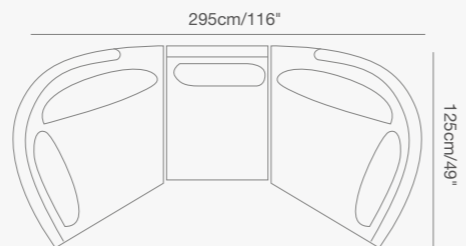

CLUB

A few configurations

CLUB
Collection

91 9321 00 CLUB armchair
W . 84cm/33" D . 80cm/31" H . 68cm/26.7"
SH . 40cm/16" AH . 68cm/26.7"

91 9321 61 CLUB right hand curved chair
W . 125cm/49" D . 109cm/43" H . 68cm/26.7"
SH . 40cm/16" AH . 68cm/26.7"