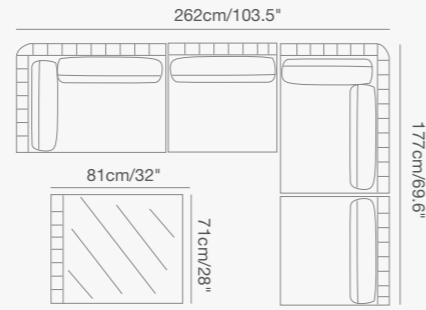

HUG

A few configurations , just a few...