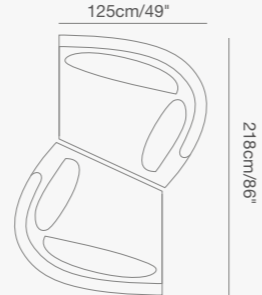

CLUB

A few configurations

CLUB
Collection

91 9321 00 CLUB armchair
W . 84cm/33" D . 80cm/31" H . 68cm/26.7"
SH . 40cm/16" AH . 68cm/26.7"

91 9321 61 CLUB right hand curved chair
W . 125cm/49" D . 109cm/43" H . 68cm/26.7"
SH . 40cm/16" AH . 68cm/26.7"