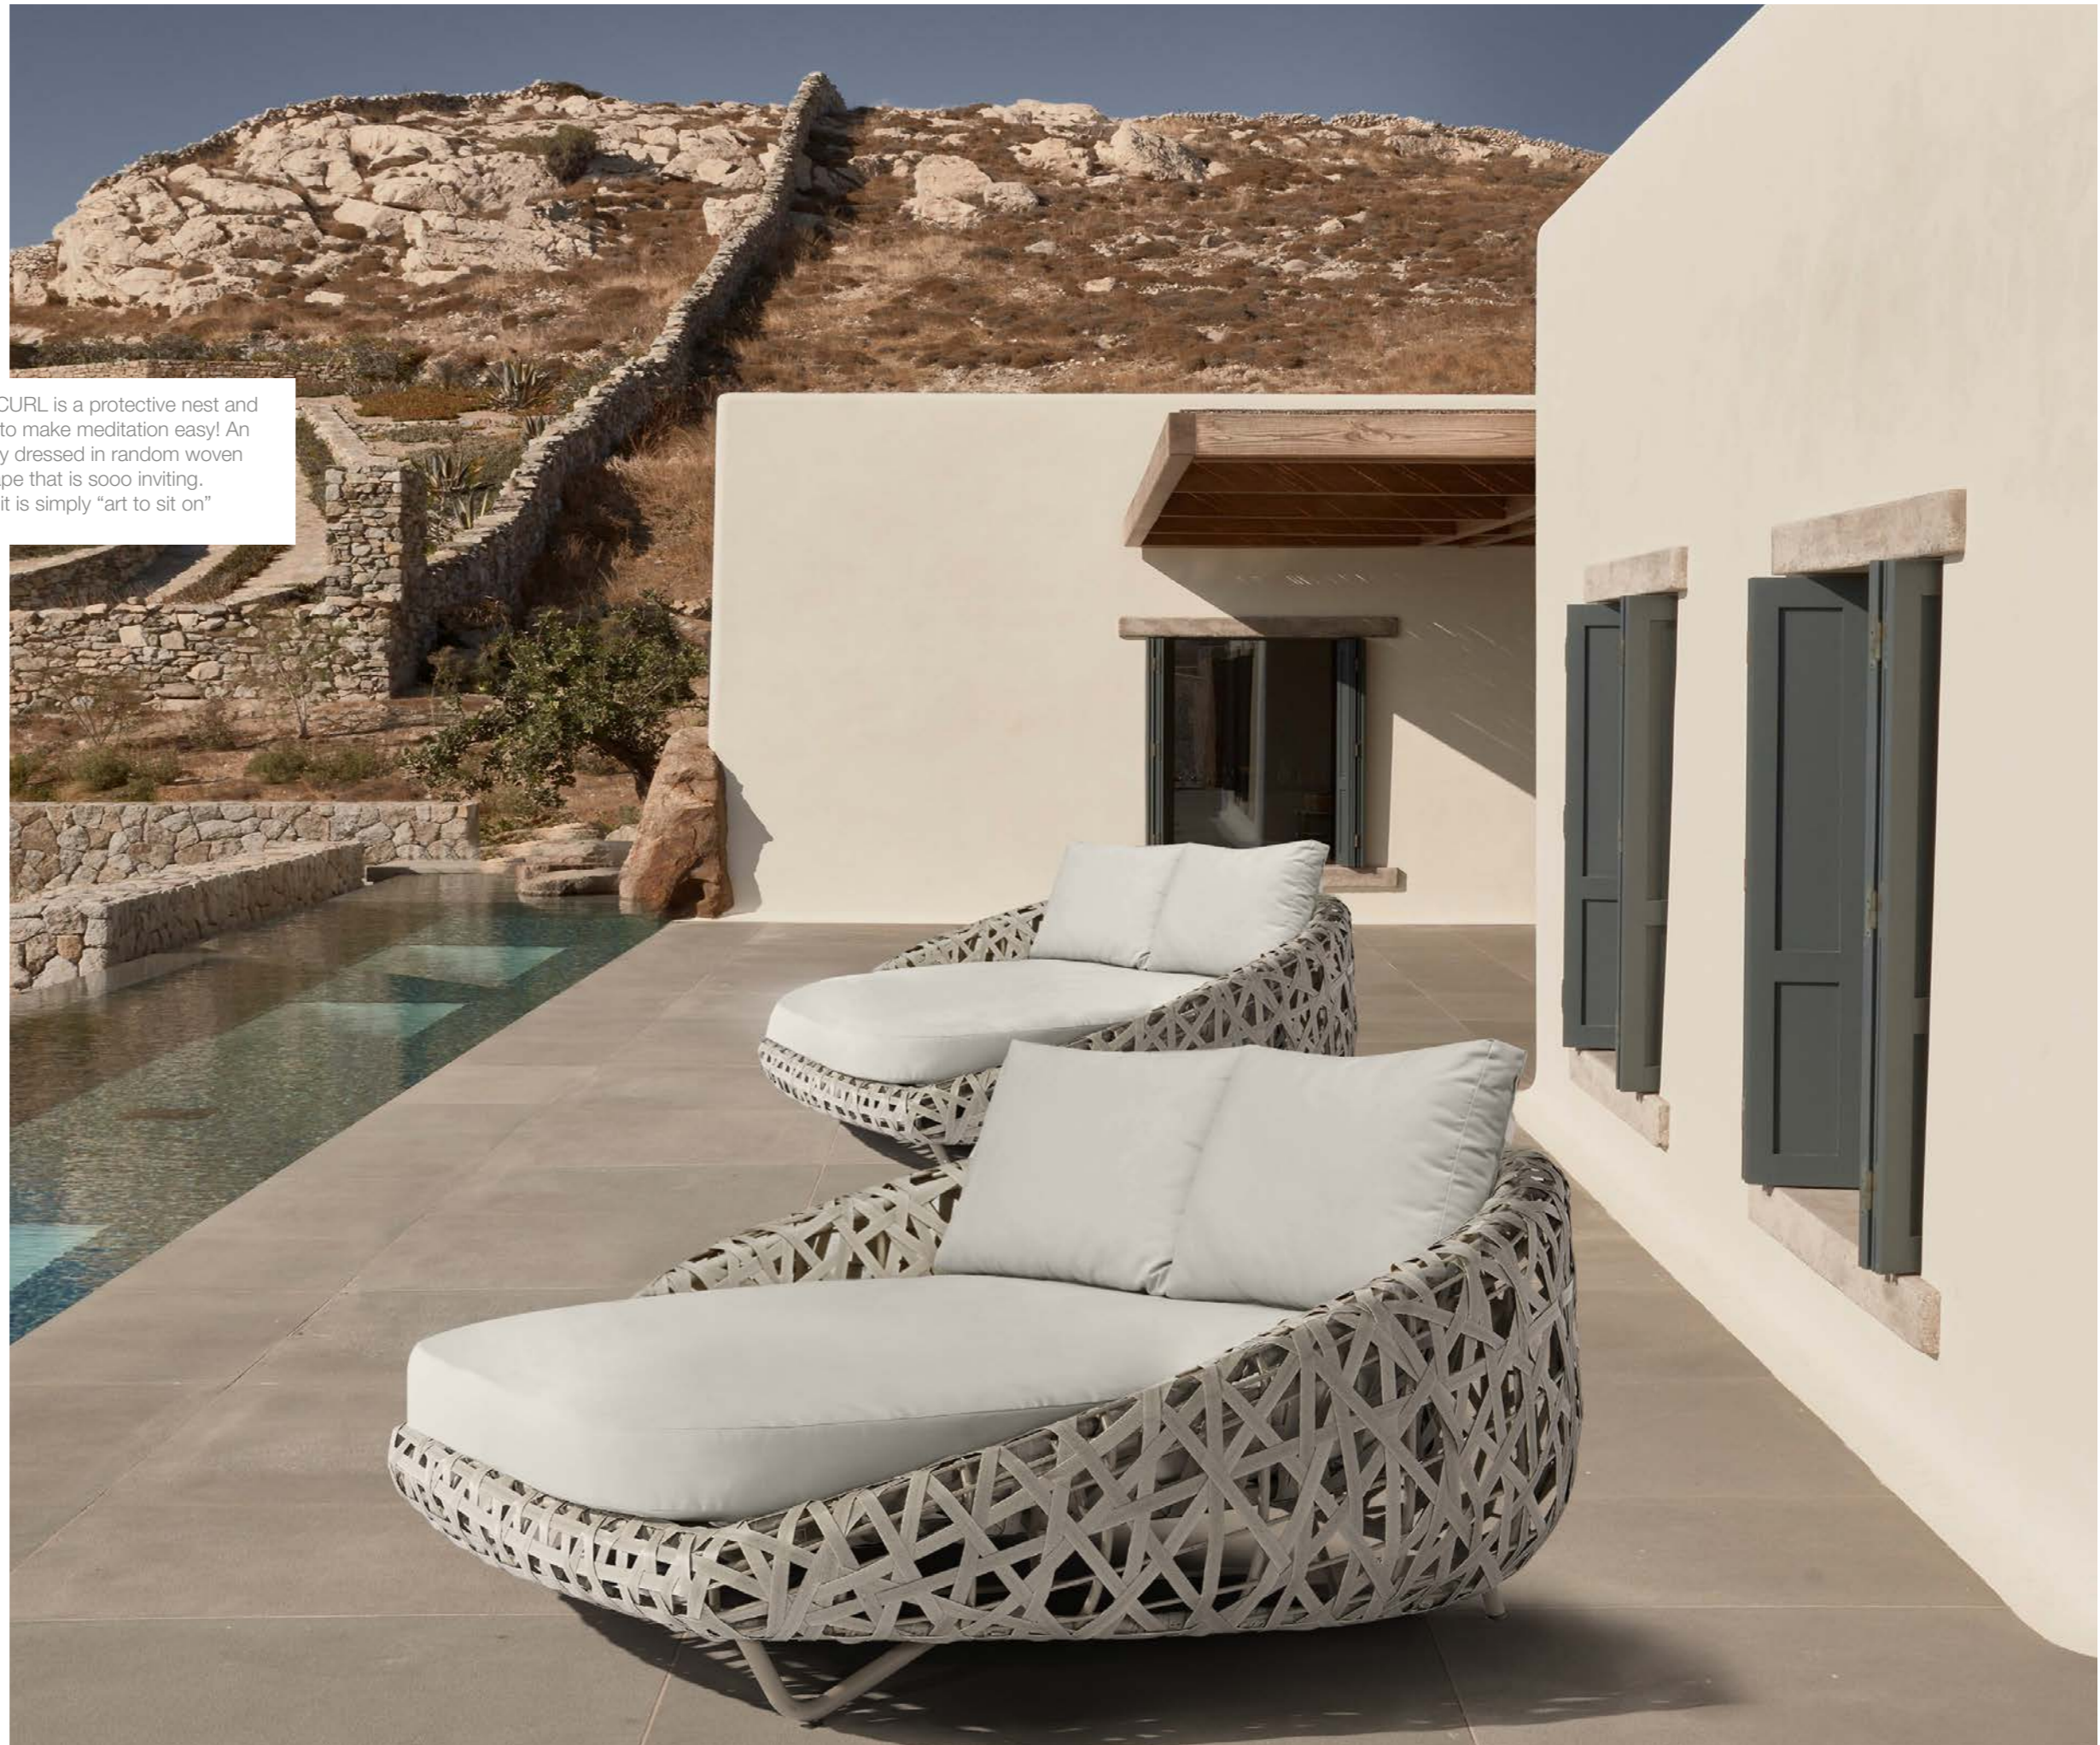

lone or with your loved ones, CURL is a protective nest and a serene refuge that happens to make meditation easy! An all-curves architecture, expertly dressed in random woven wicker, creates a stunning shape that is sooo inviting. Sculptural and unique as it is, it is simply "art to sit on"

kapok
award

CURL

Collection

91 7050 40 CURL daybed , with canopy
 W . 190cm/75" D . 178cm/70" H . 76cm/30"
 SH . 42cm/16.5"

91 7050 50 CURL daybed , no canopy
 W . 190cm/75" D . 178cm/70" H . 76cm/30"
 SH . 42cm/16.5"