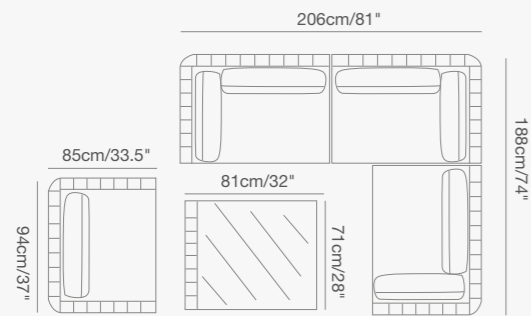

HUG

A few configurations , just a few...