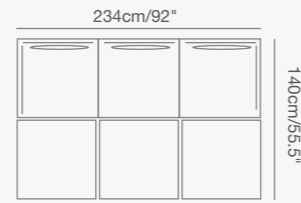

WELCOME

truly offers infinite possibilities, you simply have to decide between 1,2 or 3 seaters or extra long sofa in line or U or L configurations.

91 7014 00

WELCOME

Collection

PRODUCT DETAILS:

- Contract-grade welded aluminum frame;
- Tiger brand powder coating;
- UV treated light grey mesh for Armrest/Back;
- Tables have a tempered Ceramic-coated glass;
- UV treated durable outdoor acrylic fabric COUTUREtex, waterproof treated.

Frame	Cushions COUTUREtex	Armrest/Back Serge Ferrari	Table Tops CERAMIC-COATED GLASS
White Alum	Granite	Eden	White
Teak finish aluminium	Granite	Eden	Light grey
Anthracite	Granite	Dark grey	Anthracite