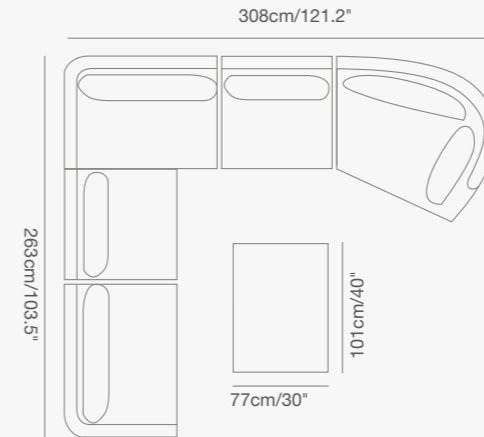

147cm/58"
147cm/58"

92 1730 91 OLALA lounger
W . 103cm/40.5" D . 168cm/66" H . 77.5cm/30.5"
SH . 44cm/17"

92 1731 50 ottoman/table
W . 103cm/40.5" D . 103cm/40.5" H . 55cm/21.6"
SH . 44cm/17"

PRODUCT DETAILS:

91 9331 90 HUG side table
W . 51cm/20" D . 84cm/33" H . 55cm/22"

91 9333 00 HUG dining chair
W . 60cm/23" D . 61cm/24" H . 81cm/31.8"
SH . 47cm/18.5" AH . 63cm/24.8"

91 9334 60 HUG bar stool
W . 59cm/23" D . 61cm/24" H . 104cm/41"
SH . 76cm/30"

CLUB

A few configurations

CLUB
Collection

91 9321 00 CLUB armchair
W . 84cm/33" D . 80cm/31" H . 68cm/26.7"
SH . 40cm/16" AH . 68cm/26.7"

91 9321 61 CLUB right hand curved chair
W . 125cm/49" D . 109cm/43" H . 68cm/26.7"
SH . 40cm/16" AH . 68cm/26.7"

91 9321 60 CLUB left hand curved chair
W . 125cm/49" D . 109cm/43" H . 68cm/26.7"
SH . 40cm/16" AH . 68cm/26.7"

91 9323 43 CLUB rectangular dining table
W . 100cm/39" L . 200cm/79" H . 75m/29.5"

91 9323 40 CLUB-B rectangular dining table Z base
W . 100cm/39" L . 200cm/79" H . 75m/29.5"