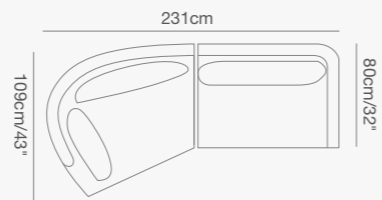

CLUB

A few configurations

CLUB
Collection

91 9321 00 CLUB armchair
W . 84cm/33" D . 80cm/31" H . 68cm/26.7"
SH . 40cm/16" AH . 68cm/26.7"

91 9321 61 CLUB right hand curved chair
W . 125cm/49" D . 109cm/43" H . 68cm/26.7"
SH . 40cm/16" AH . 68cm/26.7"

91 9321 60 CLUB left hand curved chair
W . 125cm/49" D . 109cm/43" H . 68cm/26.7"
SH . 40cm/16" AH . 68cm/26.7"

91 9323 43 CLUB rectangular dining table
W . 100cm/39" L . 200cm/79" H . 75m/29.5"

91 9323 40 CLUB-B rectangular dining table Z base
W . 100cm/39" L . 200cm/79" H . 75m/29.5"