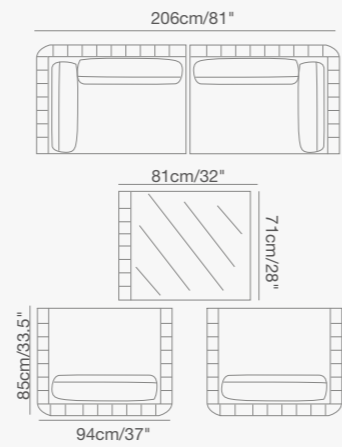

HUG

A few configurations , just a few...