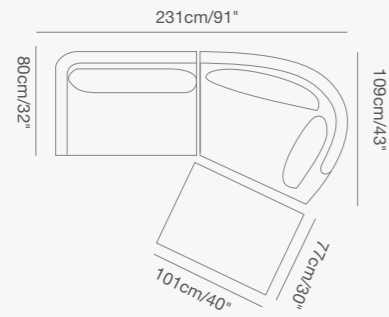

147cm/58"
147cm/58"

92 1730 91 OLALA lounger
W . 103cm/40.5" D . 168cm/66" H . 77.5cm/30.5"
SH . 44cm/17"

92 1731 50 ottoman/table
W . 103cm/40.5" D . 103cm/40.5" H . 55cm/21.6"
SH . 44cm/17"

PRODUCT DETAILS:

91 9331 90 HUG side table
W . 51cm/20" D . 84cm/33" H . 55cm/22"

91 9333 00 HUG dining chair
W . 60cm/23" D . 61cm/24" H . 81cm/31.8"
SH . 47cm/18.5" AH . 63cm/24.8"

91 9334 60 HUG bar stool
W . 59cm/23" D . 61cm/24" H . 104cm/41"
SH . 76cm/30"

CLUB

A few configurations

CLUB
Collection

91 9321 00 CLUB armchair
W . 84cm/33" D . 80cm/31" H . 68cm/26.7"
SH . 40cm/16" AH . 68cm/26.7"

91 9321 61 CLUB right hand curved chair
W . 125cm/49" D . 109cm/43" H . 68cm/26.7"
SH . 40cm/16" AH . 68cm/26.7"

91 9321 60 CLUB left hand curved chair
W . 125cm/49" D . 109cm/43" H . 68cm/26.7"
SH . 40cm/16" AH . 68cm/26.7"

91 9323 43 CLUB rectangular dining table
W . 100cm/39" L . 200cm/79" H . 75m/29.5"

91 9323 40 CLUB-B rectangular dining table Z base
W . 100cm/39" L . 200cm/79" H . 75m/29.5"