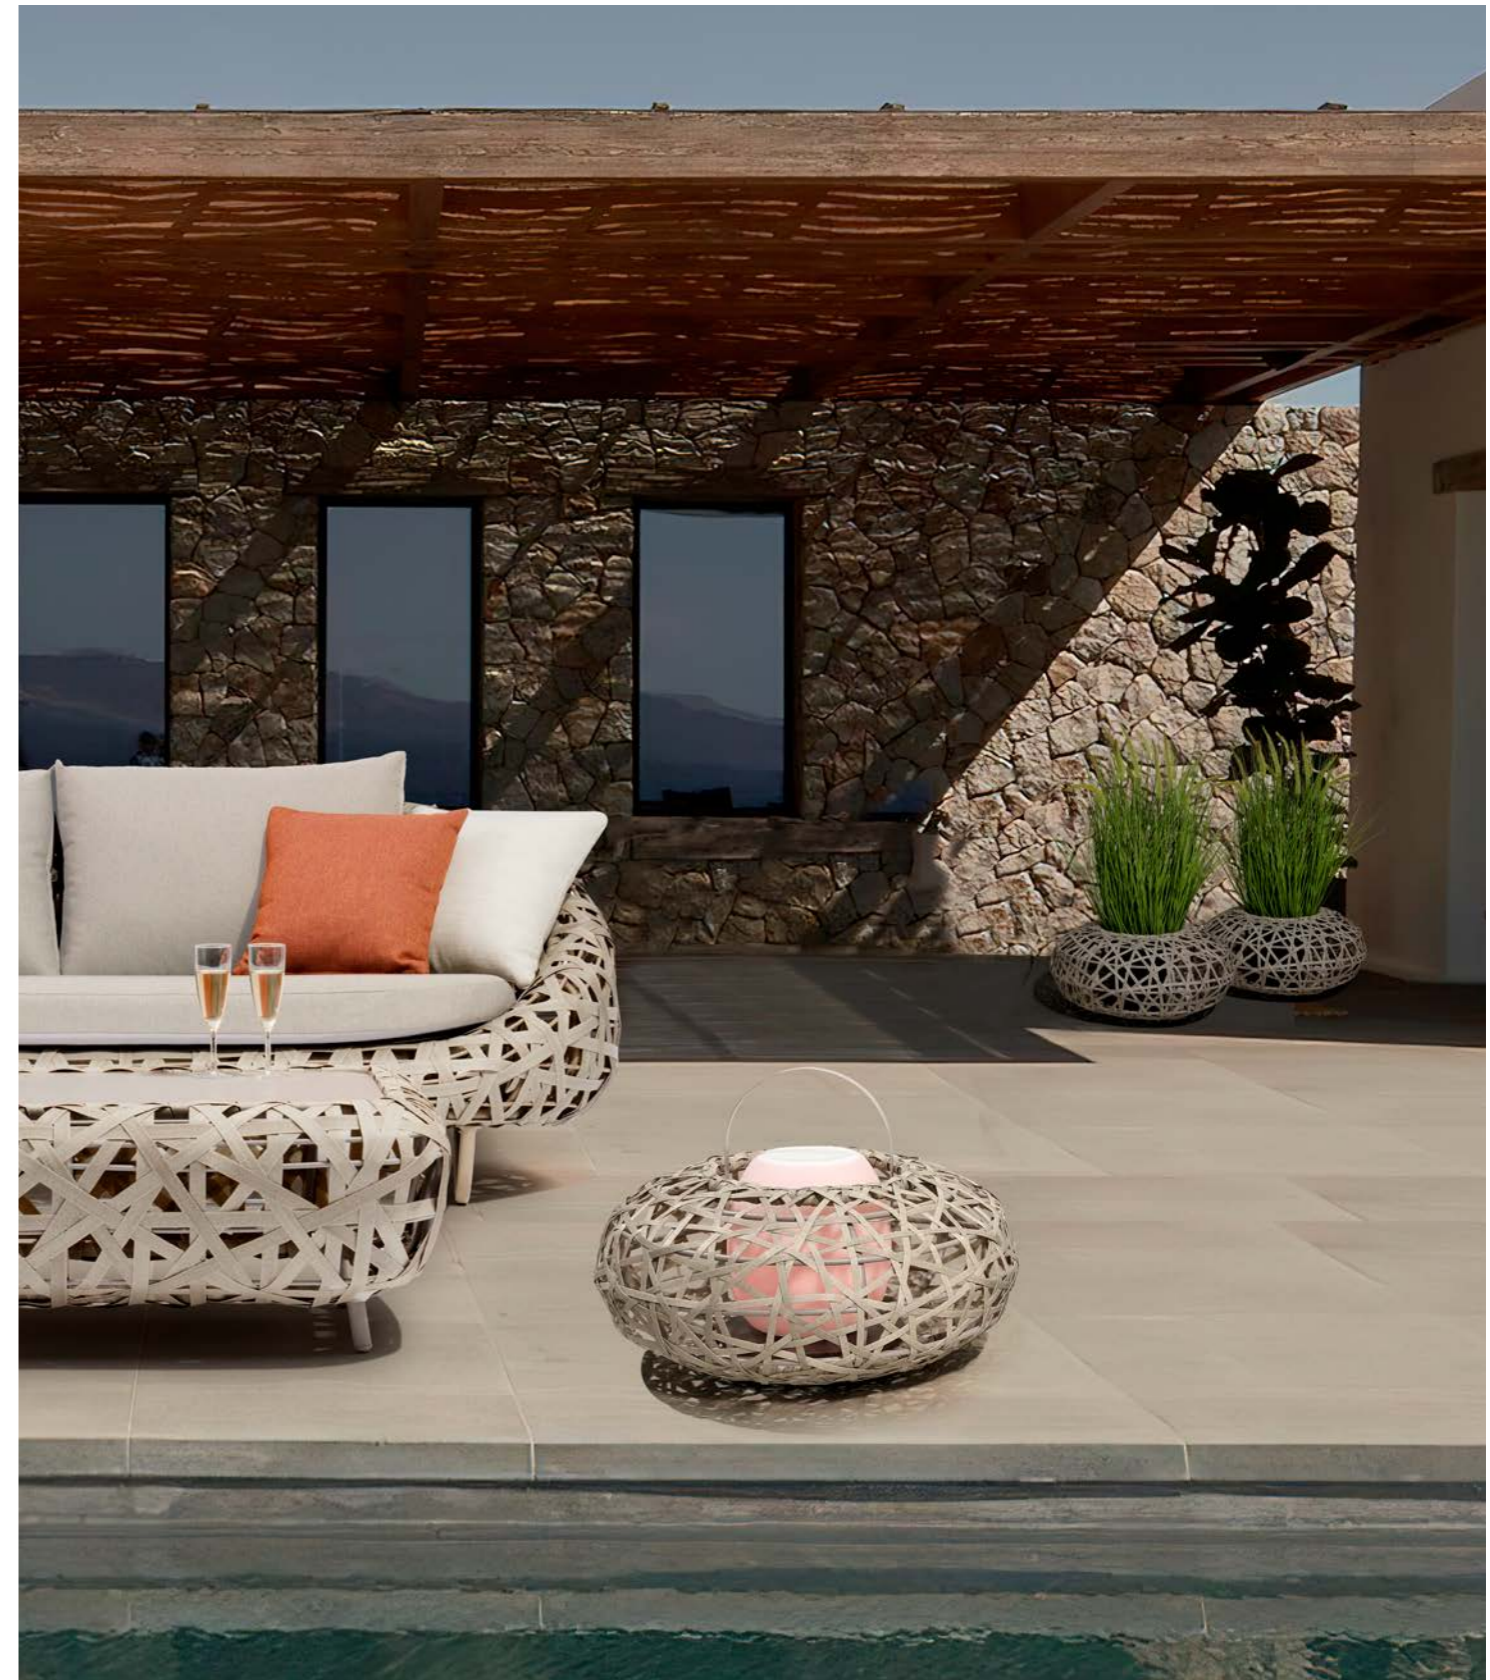

91 9378 60 ZOOM Table
W . 50cm/19.7" L . 91cm/35.8" H . 75cm/30"

Frame

White

Anthracite

Greige

CURL

91 7051 80 CURL planter
Dia . 55cm/22" H . 27cm/11"

91 7051 60 CURL lantern
Dia . 55cm/22" H . 27cm/11"