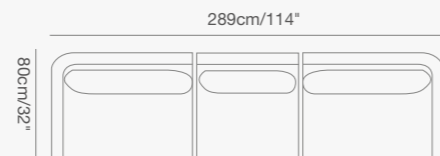

CLUB

A few configurations

CLUB
Collection

91 9321 00 CLUB armchair
W . 84cm/33" D . 80cm/31" H . 68cm/26.7"
SH . 40cm/16" AH . 68cm/26.7"

91 9321 61 CLUB right hand curved chair
W . 125cm/49" D . 109cm/43" H . 68cm/26.7"
SH . 40cm/16" AH . 68cm/26.7"