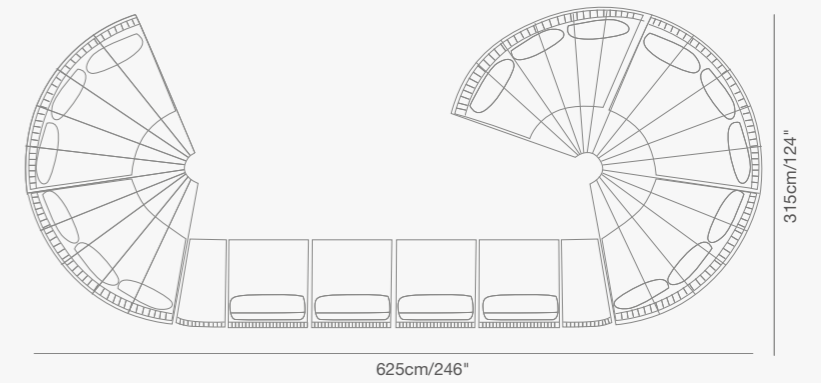

Design your own configurations,
your project is unique.