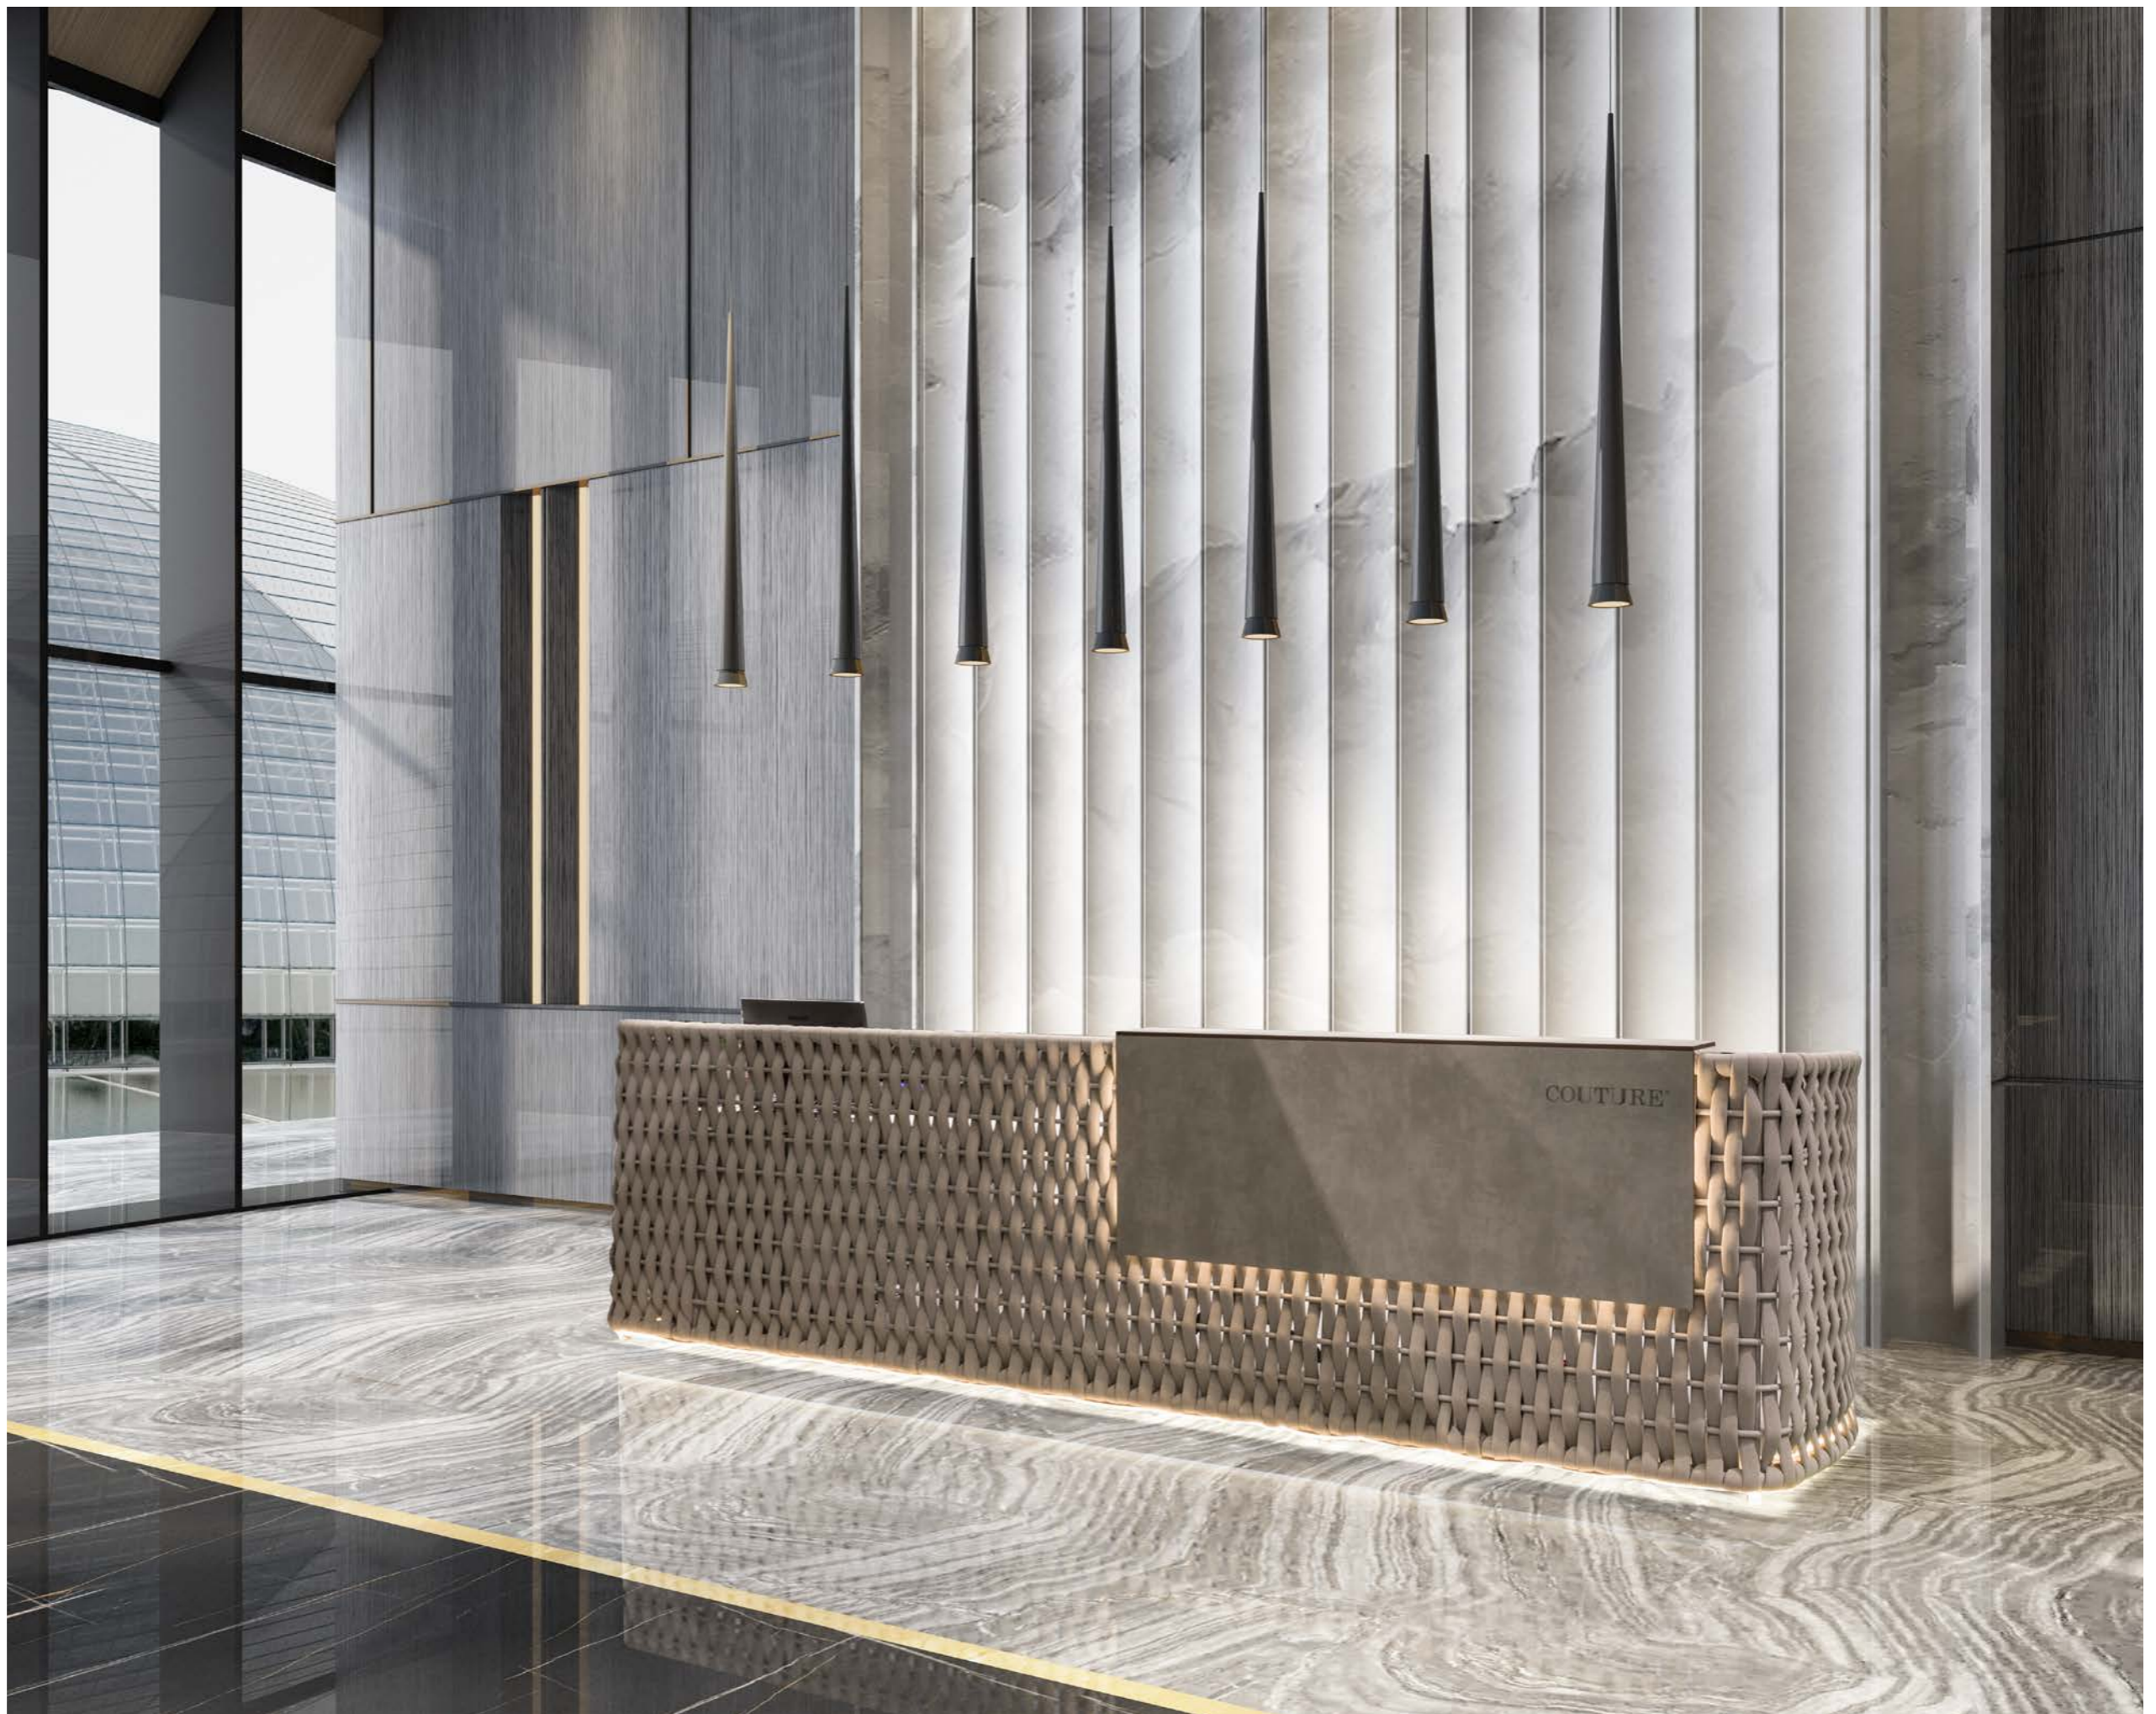

Eat
Drink
Enjoy
Now

LOOP Collection

91 7201 20 LOOP armchair
W . 85cm/33" D . 82cm/32.3" H . 72cm/28.5"
SH . 44cm/17.3" AH . 63cm/24.8"

91 7201 60 LOOP swivel armchair
W . 85cm/33" D . 82cm/32.3" H . 72cm/28.5"
SH . 45cm/17.7" AH . 63cm/24.8"