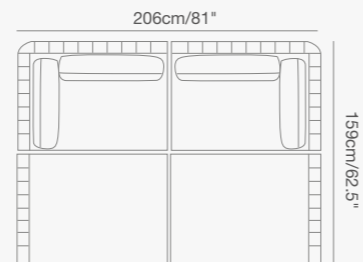

HUG

A few configurations , just a few...