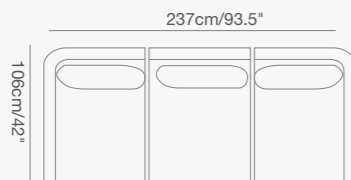

CLUB

A few configurations

CLUB
Collection

91 9321 00 CLUB armchair
W . 84cm/33" D . 80cm/31" H . 68cm/26.7"
SH . 40cm/16" AH . 68cm/26.7"

91 9321 61 CLUB right hand curved chair
W . 125cm/49" D . 109cm/43" H . 68cm/26.7"
SH . 40cm/16" AH . 68cm/26.7"

91 9321 60 CLUB left hand curved chair
W . 125cm/49" D . 109cm/43" H . 68cm/26.7"
SH . 40cm/16" AH . 68cm/26.7"

91 9323 43 CLUB rectangular dining table
W . 100cm/39" L . 200cm/79" H . 75m/29.5"

91 9323 40 CLUB-B rectangular dining table Z base
W . 100cm/39" L . 200cm/79" H . 75m/29.5"