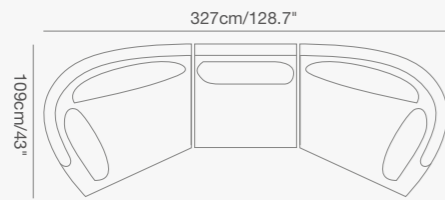

CLUB

A few configurations

CLUB
Collection

91 9321 00 CLUB armchair
W . 84cm/33" D . 80cm/31" H . 68cm/26.7"
SH . 40cm/16" AH . 68cm/26.7"

91 9321 61 CLUB right hand curved chair
W . 125cm/49" D . 109cm/43" H . 68cm/26.7"
SH . 40cm/16" AH . 68cm/26.7"

91 9321 60 CLUB left hand curved chair
W . 125cm/49" D . 109cm/43" H . 68cm/26.7"
SH . 40cm/16" AH . 68cm/26.7"

91 9323 43 CLUB rectangular dining table
W . 100cm/39" L . 200cm/79" H . 75m/29.5"

91 9323 40 CLUB-B rectangular dining table Z base
W . 100cm/39" L . 200cm/79" H . 75m/29.5"