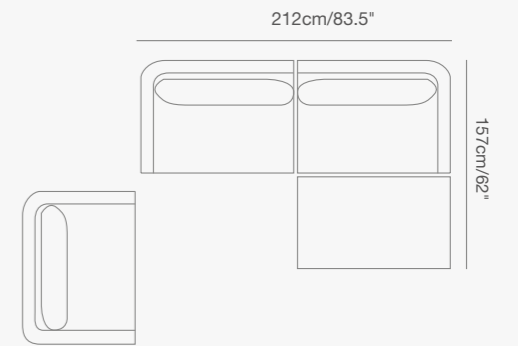

CLUB

A few configurations

CLUB
Collection

91 9321 00 CLUB armchair
W . 84cm/33" D . 80cm/31" H . 68cm/26.7"
SH . 40cm/16" AH . 68cm/26.7"

91 9321 61 CLUB right hand curved chair
W . 125cm/49" D . 109cm/43" H . 68cm/26.7"
SH . 40cm/16" AH . 68cm/26.7"

91 9321 60 CLUB left hand curved chair
W . 125cm/49" D . 109cm/43" H . 68cm/26.7"
SH . 40cm/16" AH . 68cm/26.7"

91 9323 43 CLUB rectangular dining table
W . 100cm/39" L . 200cm/79" H . 75m/29.5"

91 9323 40 CLUB-B rectangular dining table Z base
W . 100cm/39" L . 200cm/79" H . 75m/29.5"