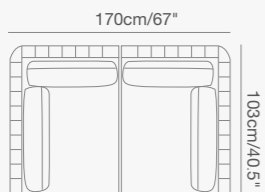

HUG

A few configurations , just a few...