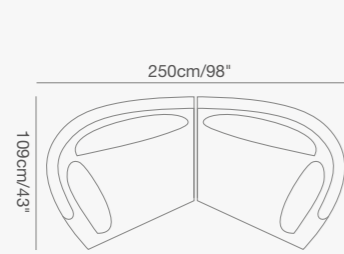

147cm/58"
147cm/58"

92 1730 91 OLALA lounger
W . 103cm/40.5" D . 168cm/66" H . 77.5cm/30.5"
SH . 44cm/17"

92 1731 50 ottoman/table
W . 103cm/40.5" D . 103cm/40.5" H . 55cm/21.6"
SH . 44cm/17"

PRODUCT DETAILS:

CLUB

A few configurations

CLUB
Collection

91 9321 00 CLUB armchair
W . 84cm/33" D . 80cm/31" H . 68cm/26.7"
SH . 40cm/16" AH . 68cm/26.7"

91 9321 61 CLUB right hand curved chair
W . 125cm/49" D . 109cm/43" H . 68cm/26.7"
SH . 40cm/16" AH . 68cm/26.7"

91 9321 60 CLUB left hand curved chair
W . 125cm/49" D . 109cm/43" H . 68cm/26.7"
SH . 40cm/16" AH . 68cm/26.7"

91 9323 43 CLUB rectangular dining table
W . 100cm/39" L . 200cm/79" H . 75m/29.5"

91 9323 40 CLUB-B rectangular dining table Z base
W . 100cm/39" L . 200cm/79" H . 75m/29.5"