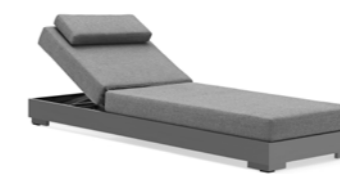

91 9621 70 SKY coffee table
W . 60cm/23.6" L . 110cm/43.3" H . 40cm/15.7"

91 9620 80 SKY corner chair
W . 84cm/33" D . 84cm/33" H . 67cm/26.5"
SH . 42cm/16.5"

91 9620 90 SKY armless chair
W . 77cm/30.3" D . 84cm/33" H . 67cm/26.5"
SH . 42cm/16.5"

91 9625 20 SKY cabana
W . 180cm/70.8" D . 205cm/81" H . 200cm/79"
SH . 38cm/15"

91 9625 10 SKY chaise lounge
W . 76cm/30" D . 203cm/80" H . 34-99cm/13-39"

91 9625 10 SKY chaise lounge
W . 76cm/30" D . 203cm/80" H . 34-99cm/13-39"